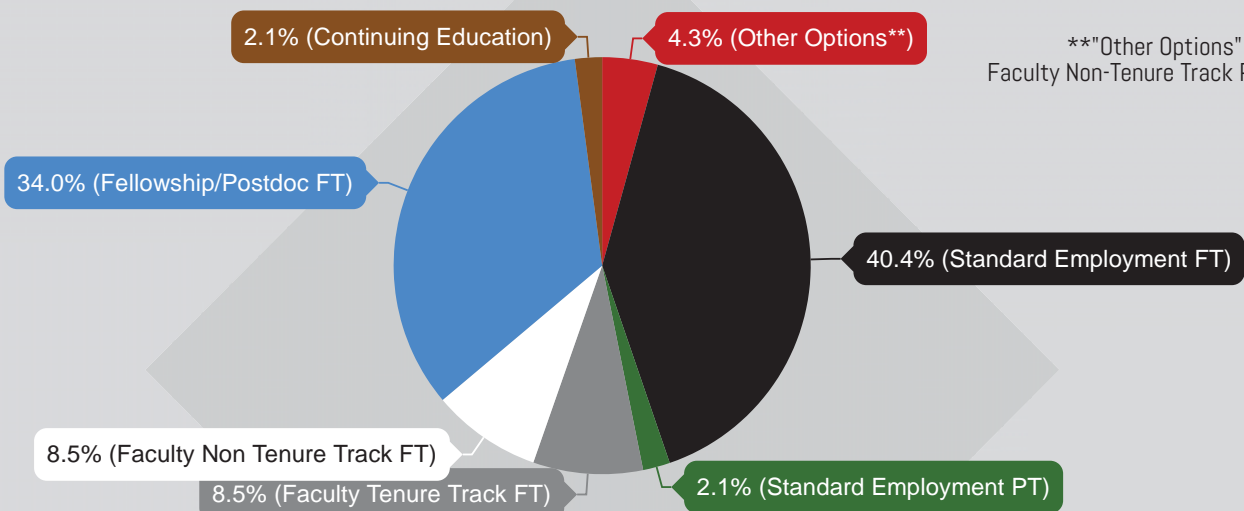

First Destinations

2016-2017 Doctoral Graduates

Graduating Class Size:	60
Graduates with Data:	47
Knowledge Rate:	78.3%

Overall Success Rate*

100%

Employed Full-Time: 43
Average Salary: \$55,180
Median Salary: \$52,000

* The Overall Success Rate is the percentage of graduates who are successfully placed (employed, enrolled, military, or volunteer/service program).

Primary Activity of Graduates

**"Other Options" includes:
Faculty Non-Tenure Track PT (4.3%)