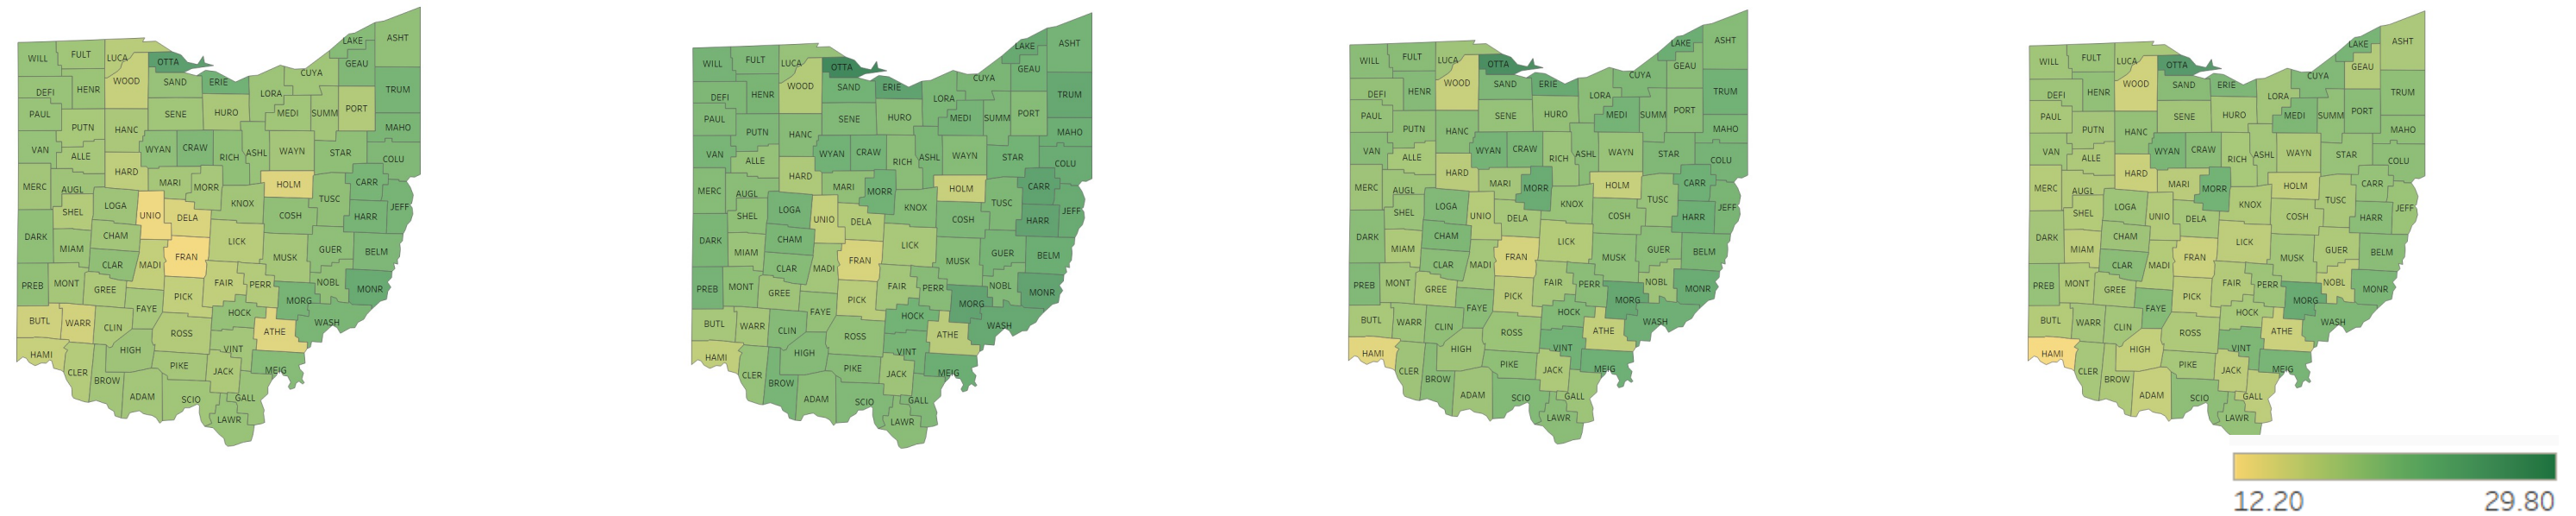

The Percentage of Ohio's 65+ Population that is 85 or Older: 2020-2050

The Percentage Ohio's Population that is 65 or Older: 2020-2050

Ohio-Population.org

SCRIPPS GERONTOLOGY CENTER

Ohio's Total Population			
2020	2030	2040	2050
11,799,448	11,694,767	11,425,531	11,123,896

Data Source: Ohio Department of Development, Office of Research