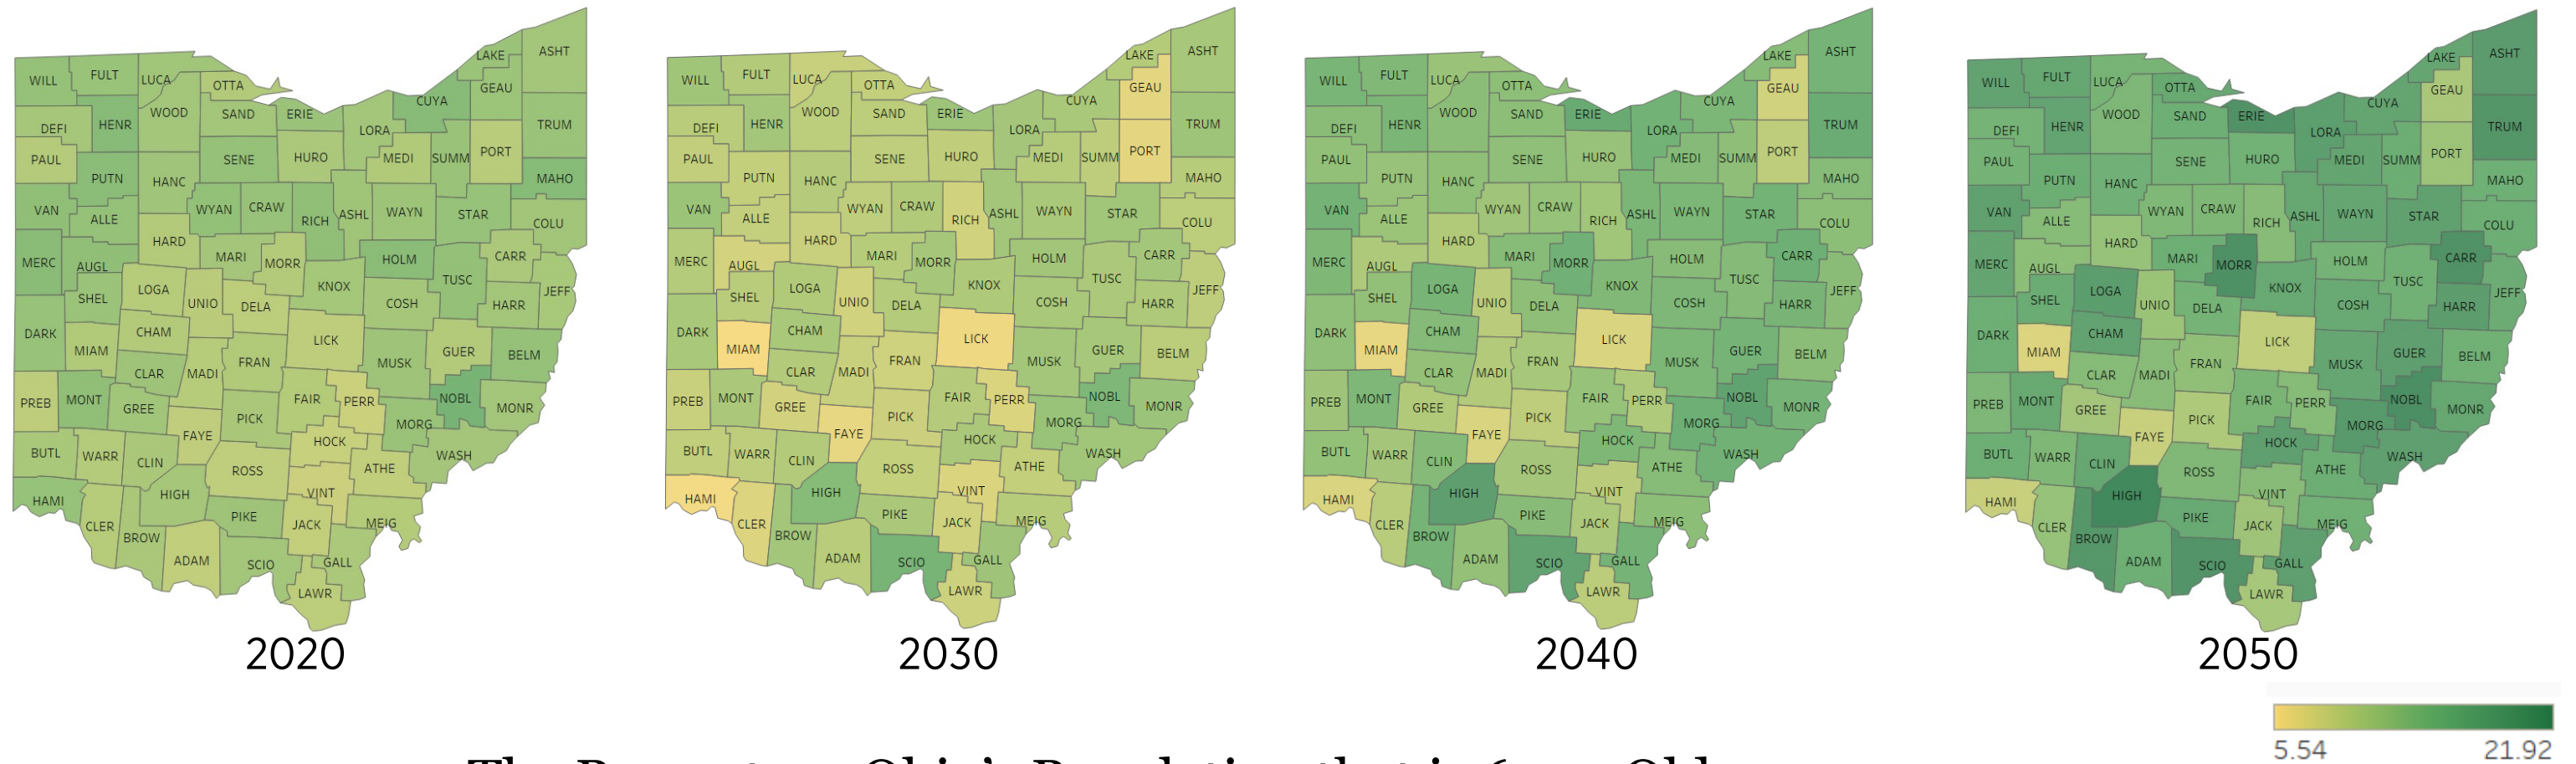

The Percentage of Ohio's 65+ Population that is 85 or Older: 2020-2050

The Percentage Ohio's Population that is 65 or Older: 2020-2050

Ohio-Population.org

SCRIPPS GERONTOLOGY CENTER

Ohio's Total Population			
2020	2030	2040	2050
11,799,448	11,694,767	11,425,531	11,123,896

Data Source: Ohio Department of Development, Office of Research